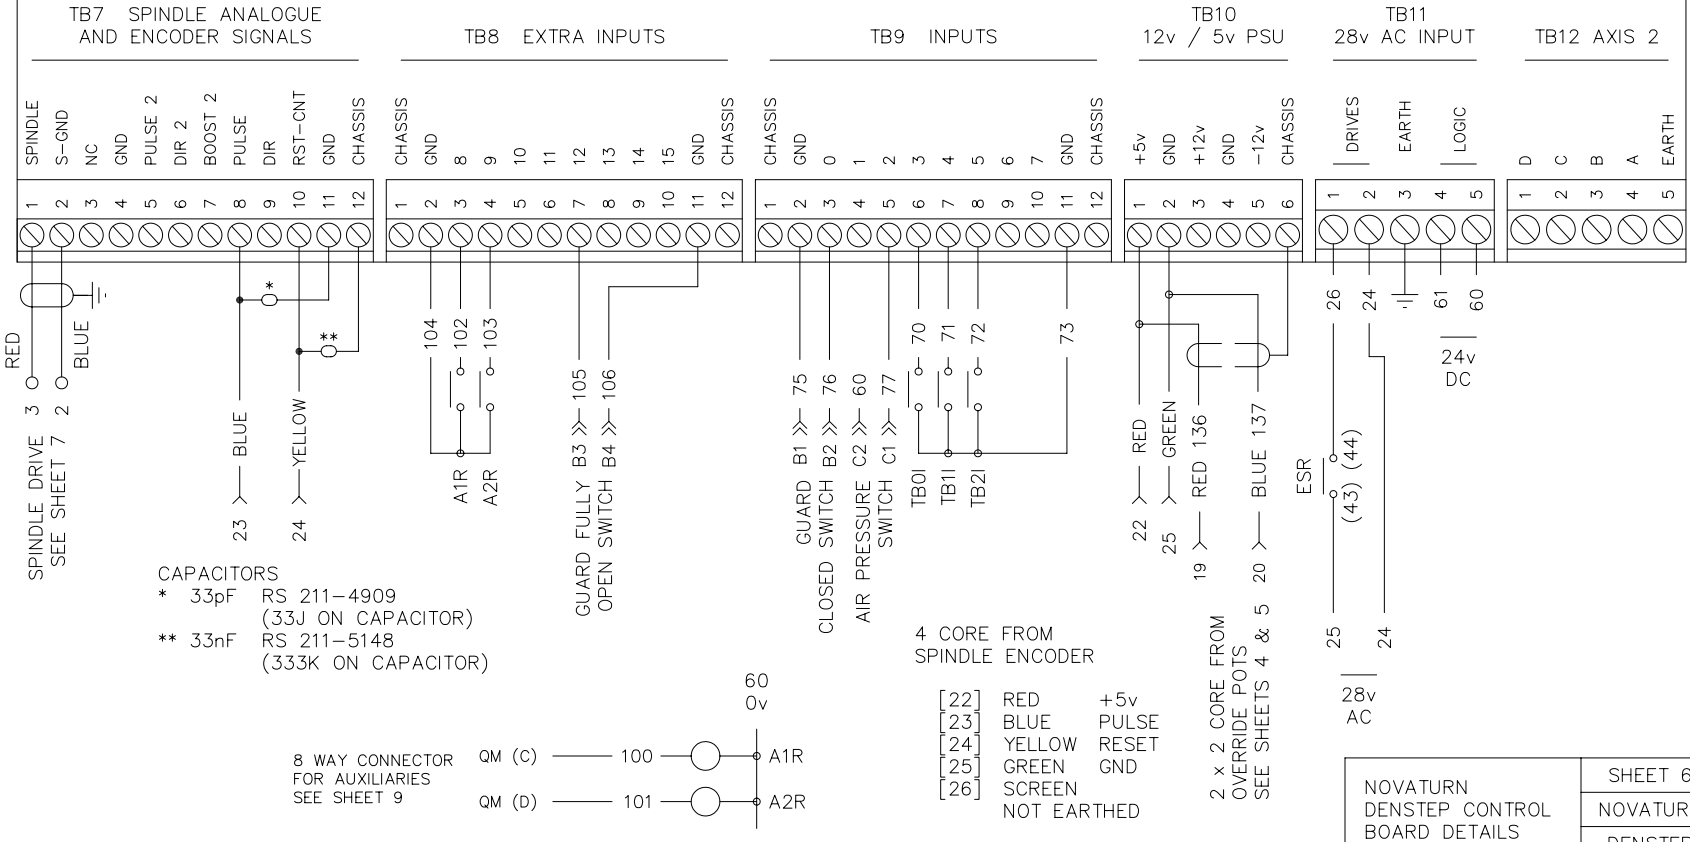

# DENSTEP CONTROL BOARD

SEE SHEET 5 FOR  
REST OF TERMINALS

42 WAY  
> CONNECTOR  
SEE SHEET 4

15 WAY  
>> CONNECTOR  
SEE SHEET 13

F5  
6.3A

NOVATURN DENSTEP CONTROL BOARD DETAILS	SHEET 6
	NOVATURN
	DENSTEP